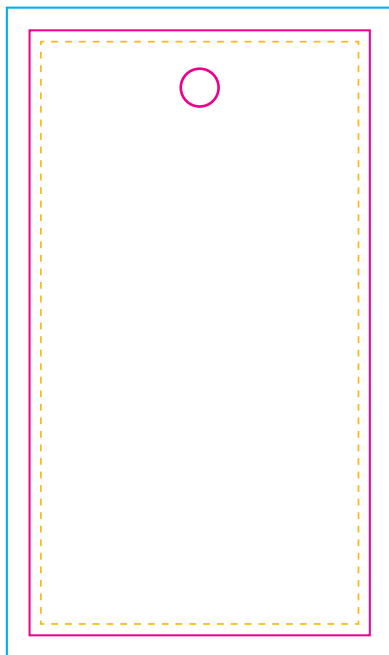

# Gift Tag Template : 45 x 80mm

---

**FRONT**

**BACK**

Trim : 45x80mm

Bleed : 51x86mm (3mm bleed all round the trim line)

Safe Area : 42x77mm

\*You may opt for round corner\*

---

Trim

This line is where we aim to cut (actual size).

Bleed

Please ensure background extends by 3mm into the bleed area so that there are no white edges after trimming.

Safe Area

Please keep all important texts and graphics contained within the safe area to ensure information does not go missing.