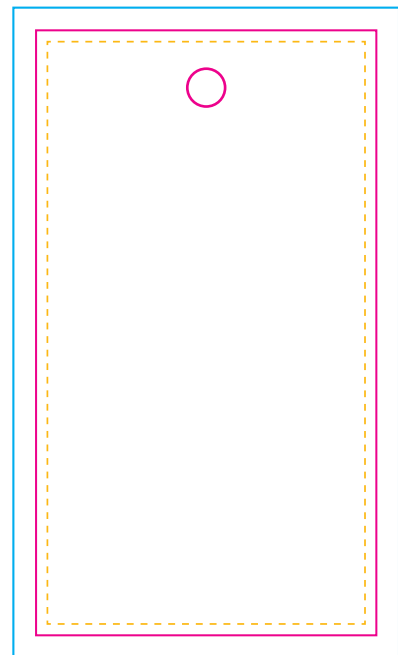

# Gift Tag Template : 45 x 80mm

---

**FRONT**

**BACK**

Trim : 45x80mm

Bleed : 51x86mm (3mm bleed all round the trim line)

Safe Area : 42x77mm

\*You may opt for round corner\*

---

Trim

This line is where we aim to cut (actual size).

Bleed

Please ensure background extends by 3mm into the bleed area so that there are no white edges after trimming.

Safe Area

Please keep all important texts and graphics contained within the safe area to ensure information does not go missing.